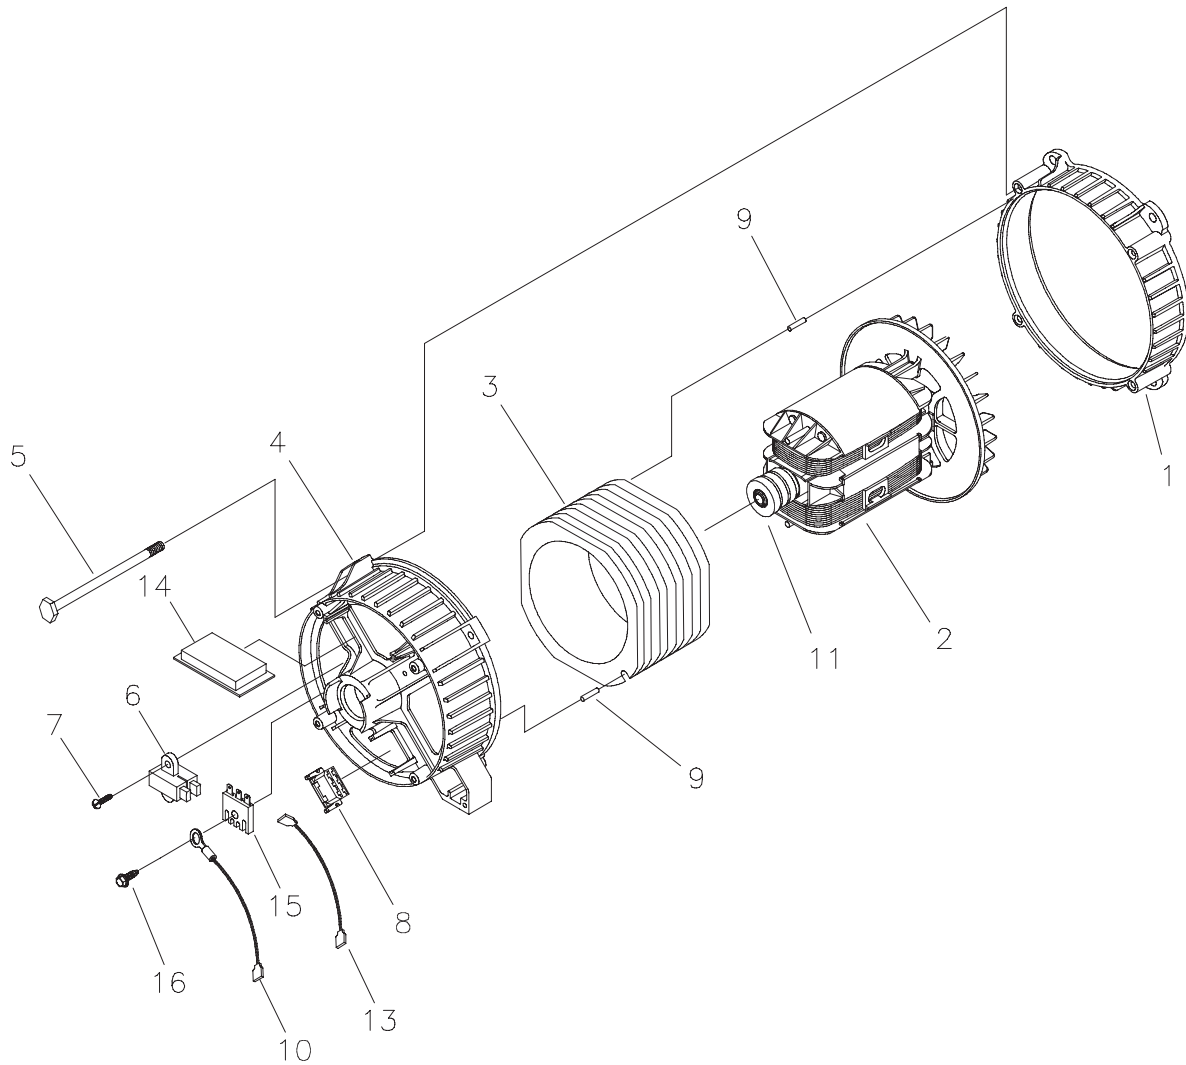

Exploded Views and Parts Lists

CONTROL PANEL EXPLODED VIEW & PARTS LIST

Item	Part #	Description	Item	Part #	Description
1	B192833GS	PANEL, Control	19	193077GS	STRIP, Terminal
2	B192836GS	BOX, Control Panel	20	*	LOCKWASHER, M4
3	*	WASHER, Flat, #10 - M5	21	*	PPHMS, M5 - 0.8 x 20
4	*	LOCKWASHER, M5	22	*	NUT, M4 - 0.7
5	*	PPHMS, M5 - 0.8 x 12	23	*	WASHER, Flat, M4
6	*	WASHER, M6 - 1/4, Int. Shakeproof	24	192931GS	BRACKET, GFCI Breaker
7	82538GS	SWITCH, Rocker	25	*	WASHER, Shakeproof, Int. #8
8	90418GS	OUTLET, 12VDC, Snap	26	192828DGS	BREAKER, Circuit, GFCI, 30A
9	202602GS	HOUR METER	27	68868GS	OUTLET, 120V, 30A
10	*	LOCKWASHER, M3	28	43437GS	OUTLET, 120/240V, 30A
11	*	NUT, M3 - 0.5	29	68759GS	OUTLET, 120V, 20A, Duplex
12	*	PHMS, M3 - 0.5 x 10	30	193036GS	HARNES, Wire
13	22694GS	HOUSING, Receptacle	31	193095GS	JUMPER, Terminal Block
14	87962GS	BREAKER, Circuit, 10A, 12V	32	202394GS	BREAKER, Circuit, 20A with hardware
15	84028GS	TRANSFORMER, Idle Control			
16	64525GS	STANDOFF, Hex			
17	193362GS	PCB, Idle Control			
18	*	PHTS, #6-32 x 3/8			

* - Items without part numbers are common fasteners and are available at your local hardware store.

ALTERNATOR EXPLODED VIEW & PARTS LIST

Item	Part #	Description
1	186059GS	ADAPTER, Mounting, Alternator
2	192919GS	ROTOR
3	192920AGS	STATOR
4	193336GS	RBC, (with O-Ring, p/n 189197GS)
5	86308HGS	HHCS, M6 - 1.0 x 140 SEMS
6	66386GS	ASSEMBLY, Holder, Brush
7	66849GS	TAPTITE, M5 - 0.8 x 16
8	22694GS	RECEPTACLE, 6 pin
9	81917GS	PIN, Roll, 4mm x 10
10	193428AGS	WIRE-A, Ground
11	65791GS	BEARING
13	192403XGS	WIRE, Ground
14	189769GS	REGULATOR, Voltage, AVR
15	65795GS	RECTIFIER
16	66849AGS	TAPTITE, M5 - 0.8 x 20